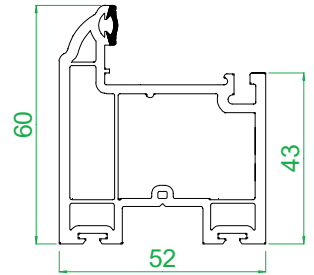

4001
Outer Frame

4002
Small Sash

4003
Medium Sash

4005
150mm Cill

4006
185mm Cill

4007
225mm Cill

4008
24mm Ovolo Co Ex
Glazing Bead

4009
24mm Square Co Ex
Glazing Bead

4010
Interlock

4012
Sash Stop

4013
Sash Stop with upstand

4101
Astragal Bar

5040
40 mm Add on

5025
25 mm Add on