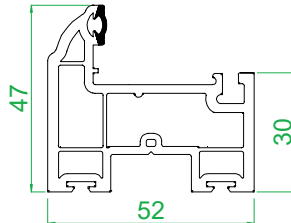

4001
Outer Frame

4002
Small Sash

4003
Medium Sash

4005
150mm Cill

4006
185mm Cill

4007
225mm Cill

4008
24mm Ovolo Co Ex
Glazing Bead

4009
24mm Square Co Ex
Glazing Bead

4010
Interlock

4012
Sash Stop

4013
Sash Stop with upstand

4101
Astragal Bar

5040
40 mm Add on

5025
25 mm Add on