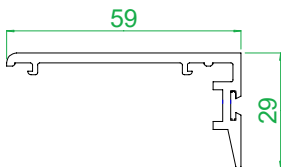

4001
Outer Frame

4002
Small Sash

4003
Medium Sash

4005
150mm Cill

4006
185mm Cill

4007
225mm Cill

4008
24mm Ovolo Co Ex
Glazing Bead

4009
24mm Square Co Ex
Glazing Bead

4010
Interlock

4012
Sash Stop

4013
Sash Stop with upstand

4101
Astragal Bar

5040
40 mm Add on

5025
25 mm Add on